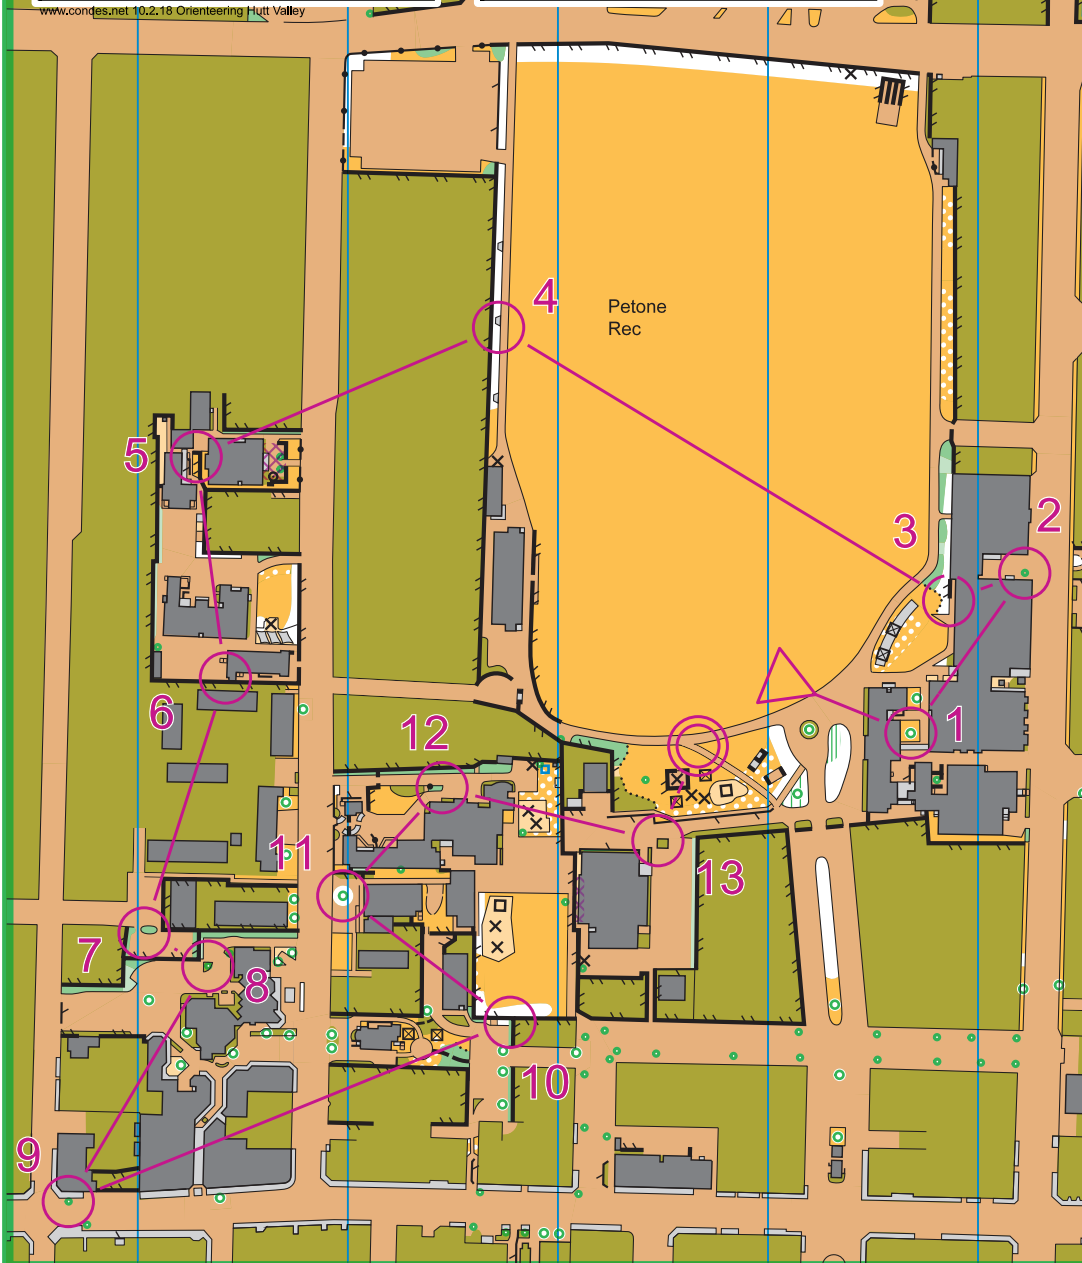

Cliff, Impassable Wall
	Railway, High fence
	Uncrossable Pipe etc
	River, Out of Bounds
	Private, Out of Bounds
	Special Out of bounds

LEGEND

	Open land
	Rough open land
	Scattered trees, mowed
	Scattered trees, rough
	Stony ground
	Forest: easy running
	Forest: slow running
	Forest: difficult to run
	Paved area
	Shallow water, crossable
	River, Out of Bounds
	Private, Out of Bounds
	Special Out of bounds

	Contour 5m (tag downslope)
	Form Line (in-between contour)
	Small knolls, Depression, Pit
	Earth bank, Passable wall
	Cliff, Impassable Wall
	Railway, High fence
	Uncrossable pipeline etc
	Erosion gullies
	Streams, Pond
	Marshes
	Water tank, trough, culvert
	Roads, sealed
	Steps, Bridge
	Unsealed road, vehicle track
	Unsealed paths
	Fence, Ruined Fence
	Building, Model railway
	Canopy, Underpass (path)
	Cave, Boulder, Group boulders
	Man-made object, Table/BBQ
	Distinctive trees, Stump/Log
	Distinct vegetation boundary

Petone Rec- 2022	
23/02/2022	
Short	1.6 km
	Open land
1	33 Prominent tree, East side
2	45 Prominent tree, South side
3	39 Fence, South End
4	51 Canopy, South side
5	50 Fence, Northeast corner (inside)

6	34	Building, Southwest corner
7	43	Thicket, Southwest side
8	31	Prominent tree, Northwest side
9	36	Prominent tree, North side
10	32	Fence, Northeast corner (inside)
11	48	Prominent tree, Northeast side
12	37	Thicket, East side
13	44	Out of Bounds area, Northwest side

Orienteering

is a sport for families and individuals of all ages. It involves finding your way through unfamiliar terrain using a map. It is a highly competitive sport with international fixtures, and also a recreation which can be enjoyed close to home.

For more information contact the Secretary of Orienteering Hutt Valley, secretary@ohv.org.nz or browse www.ohv.org.nz

Basemap LINZ photos, HCC contours, previous OHV mapping. Conversion 2019 to ISSprOM2019 sprint specifications with OHV variations, comprehensive update Feb 2020. Copyright Orienteering Hutt Valley Feb 2022. File petone16recsc3600.occ